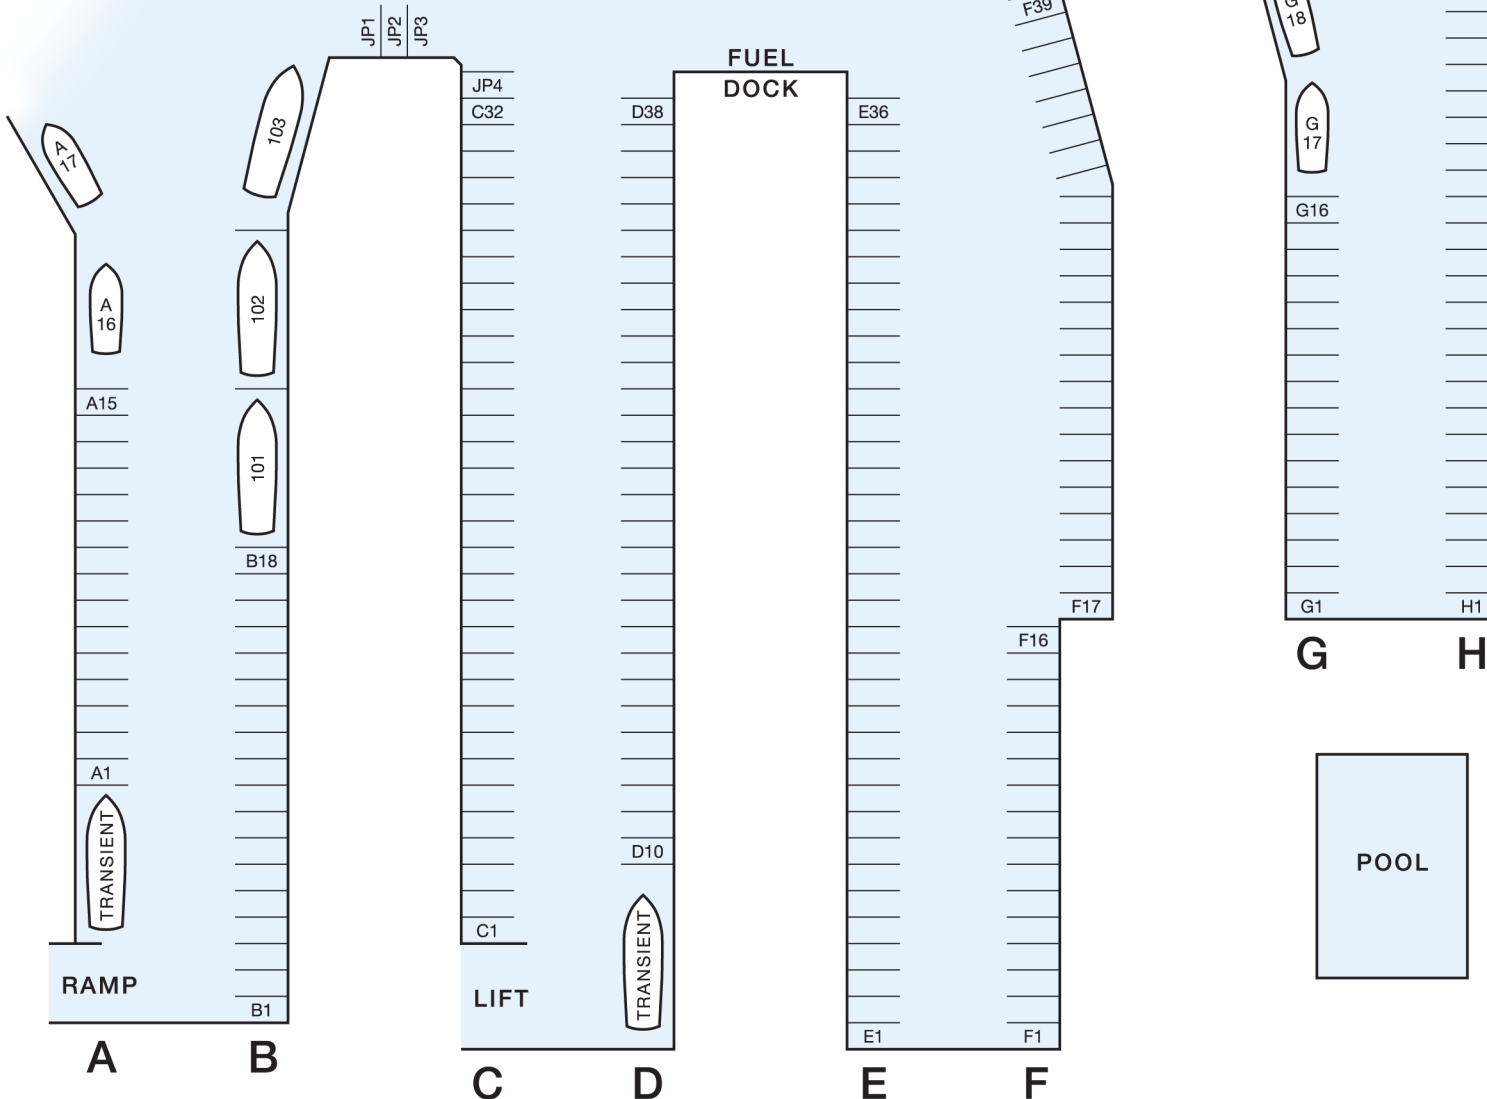

For slip availability & rates,
call **732-840-9090**

**Located on the Metedeconk River
leading into Barnegat Bay**

*Minutes from F-Cove, Tices Shoal,
T-Cove, Barnegat Bay, Treasure Island,
Manasquan Inlet, Silver Bay,
Point Pleasant Canal, Windward Beach
and the Intracoastal Waterway.*

Green Cove Marina Offers:

- Secure & Protected Cove
- Family-oriented
- Pet-friendly
- Swimming Pool
- Picnic Area
- Wi-Fi
- Air conditioned bathhouse with showers
- No tide change or wakes
- Behind Slip Parking
- Fixed Docks with Catwalks
- Locking Security Gate
- Fuel Dock
- Transient Slips
- Dockside Pump-out

Full Service Department

- MerCruiser, Yamaha & Honda Certified
- Full Parts Department
- 25 Ton Travel Lift
- All Marine Repairs
- Electronics Installation
- Quick Turnaround
- Winter Storage

For service, call **732-840-9090**, or visit
www.GreenCoveMarina.com

Authorized Dealer for